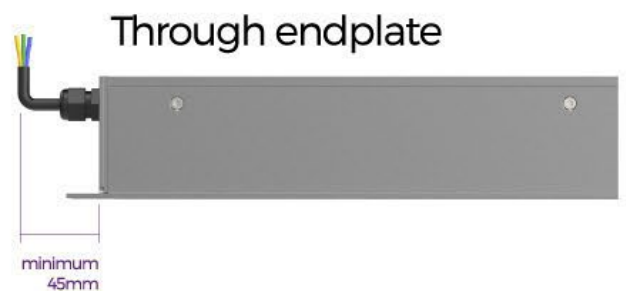

Opaque  
Polycarbonate

Bend Options

Horizontal Butt  
Joins only

90° Butt  
Joins only

Accessories and options

Vandal Proof

Emergency  
Packs

IP Gland + Power entry flex options

Mounting Option

Recessed