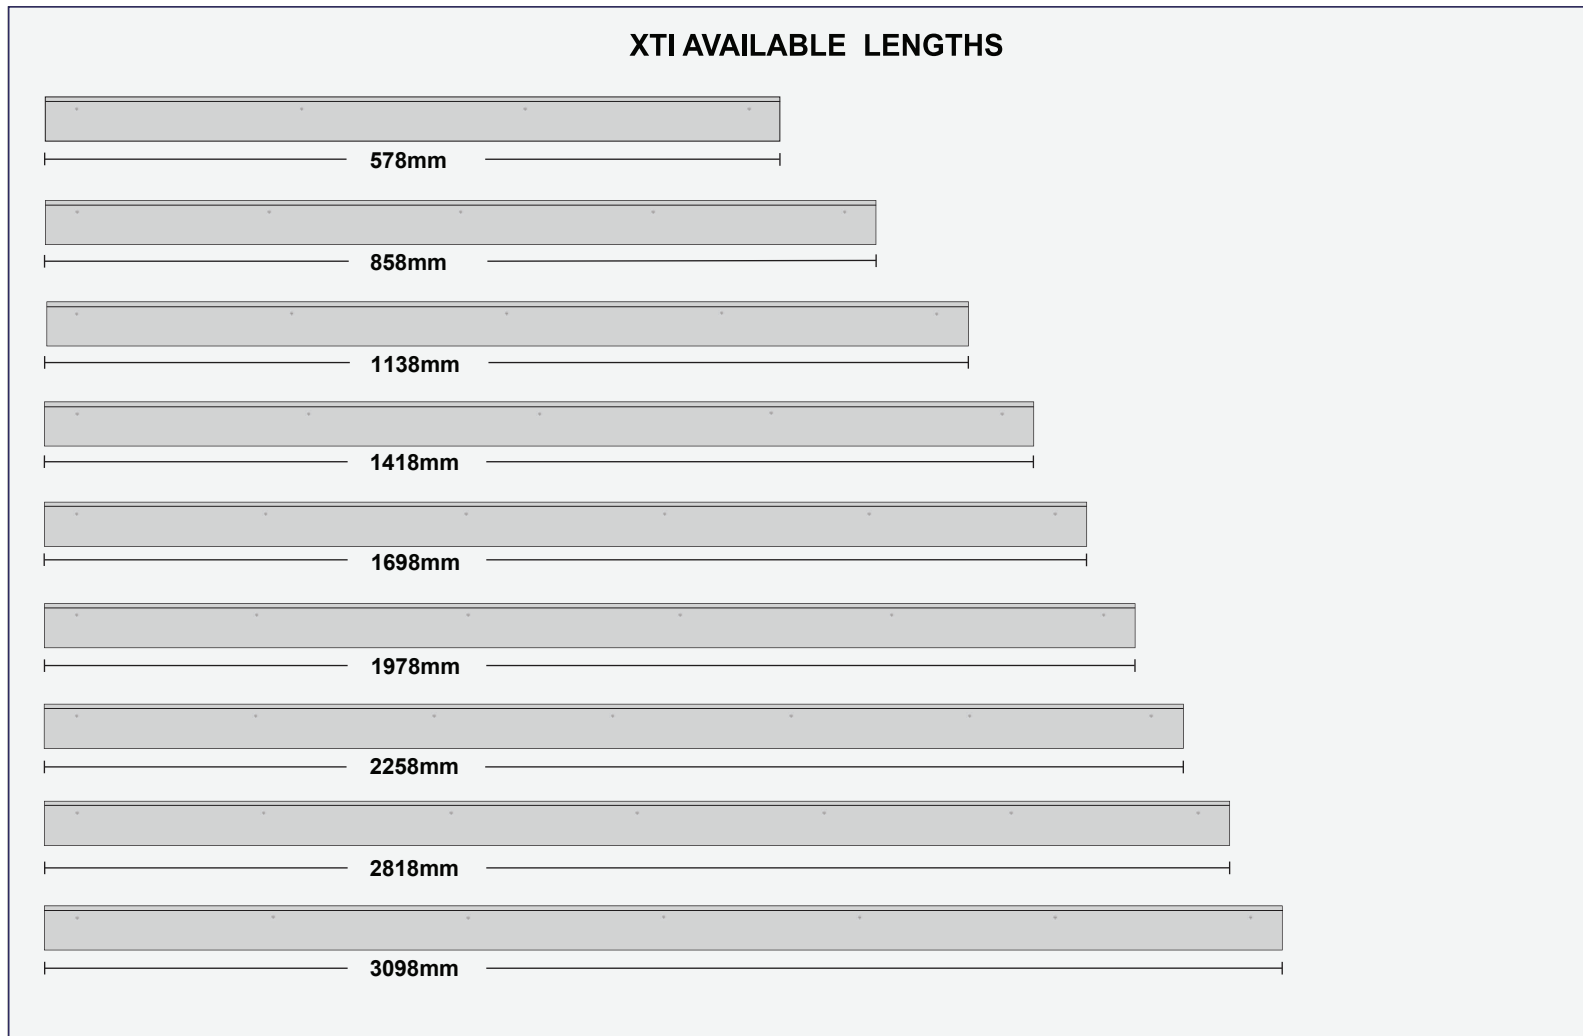

XTI AVAILABLE LENGTHS

DESCRIPTION	LENGTHS											
total luminaire length in mm	578	858	1138	1418	1698	1978	2258	2538	2818	3098	3378	
total luminaire length in inches	23	34	45	56	67	78	89	99	111	122	133	
'560 board multiples	1.0	1.5	2.0	2.5	2.0	3.5	4.0	4.5	4.5	5.5	6.0