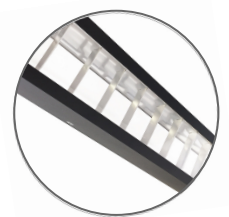

## DATA TABLE

Output	4ft Length	Luminous Flux	LO	HO	
	1120mm	(Delivered Lumens)	1900	3500	
	CRI		80+		
	Lumen Maintenance		114,000 hours [L90 B10 @ 35°C] 1M hours [L70 B10 @ 35°C]		
Warranty	Xeramix 1 = 114,000 hours or Xeramix R = 1 million hours				
Electrical	Power Consumption		Between 20 and 45w/m		
	Voltage input range		120 – 277V		
	Control methods		Dimming options for white light: 0-10V, DALI, DMX / Optional RGB / Sunset Dimming control DMX or DALI XI		
	Total harmonic distortion THD		9.8% max		
	Approvals		UL / CE / CCC / AS:NZS / EMC		
Physical	Dimensions – (Niche)		153mm Wide x 120mm High		
	Dimensions – (Luminaire)		80mm x 80mm		
	Weight per metre (Niche)		4.45kg (9.8lbs) average weight		
	Weight per metre (Luminaire)		3.2kg (4.4lbs) average weight		
	Distribution		Symmetric		
	Housing		Aluminium Extrusion with standard silver powder-coat, black or white textured, (or) optional selected powder-coated finish		
	Diffuser		Plexiglass / Polycarbonate lens / Microprism lens / Optic white louvre / Low UGR Plexiglass / Semi specular louvre		
	Connections		Speed connect joining system with polarised electrical connection between sections		
	Compatible ceiling type		Suitable for gyprock (drywall) ceilings		
	Mounting		Site adjustable plaster trim kit (only)		
	Joiner options		Lit corner 90° Cross 90° Tee 90° straight 180° join		
	Operating temperatures		-25°C to 50°C (-13F to 140°F)		
	Environment		Dry – Indoor applications only		
	Minimum length adjustment		25mm		
LED board types		XERAMIX LED boards in 25mm / 100mm / 280mm / 560mm lengths ZHAGA compatible			

## Optical control

All XTA profiles come with many diffuser options for glare control in any application

polycarbonate

plexiglass

microp prism

optic white  
louvre

semi specular  
louvre

low UGR  
plexiglass