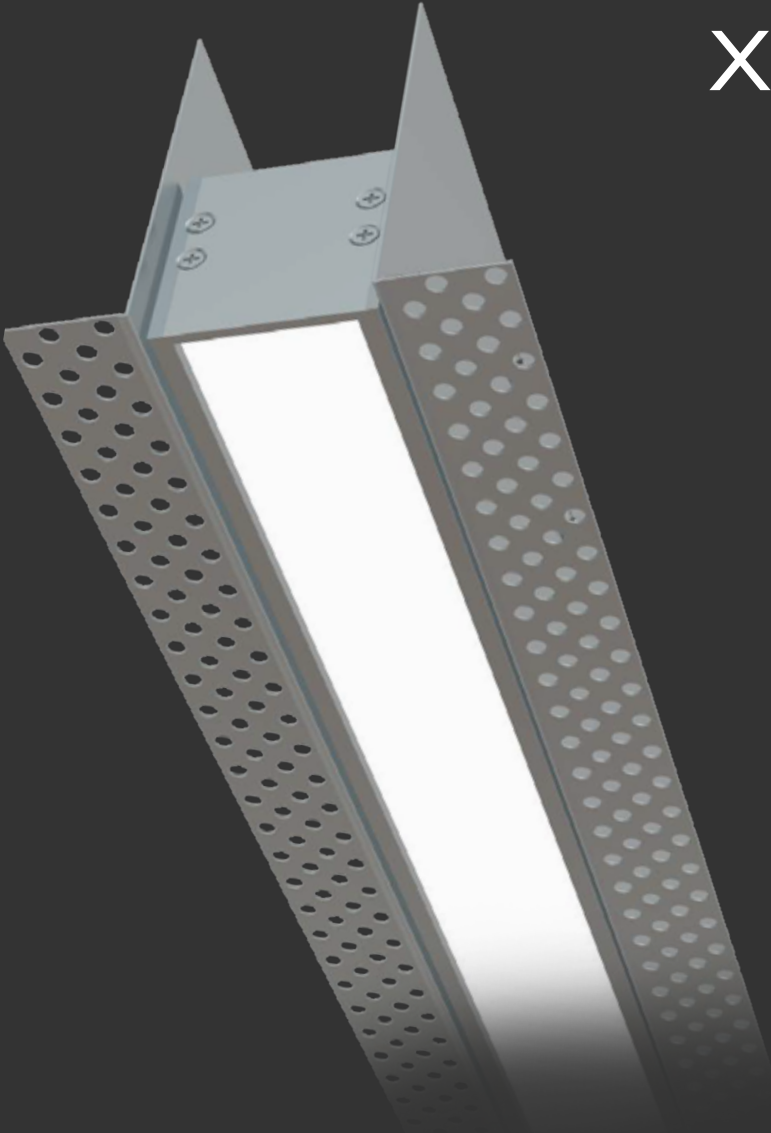

# XTA | 3.0 Square TR

## Trimless Recessed

IP20 interior

metric	(Niche) 153mm wide x 120mm high
--------	------------------------------------

imperial	6.02" Wide x 4.72" High
----------	-------------------------

metric	(Luminaire) 80mm Wide x 80mm High
--------	--------------------------------------

imperial	3.15" Wide x 3.15" High
----------	-------------------------

# Trimless Mounting

For Trimless Recessed installation instructions refer to <https://xerolighting.com/products/xta-1-5-slot-tr/>