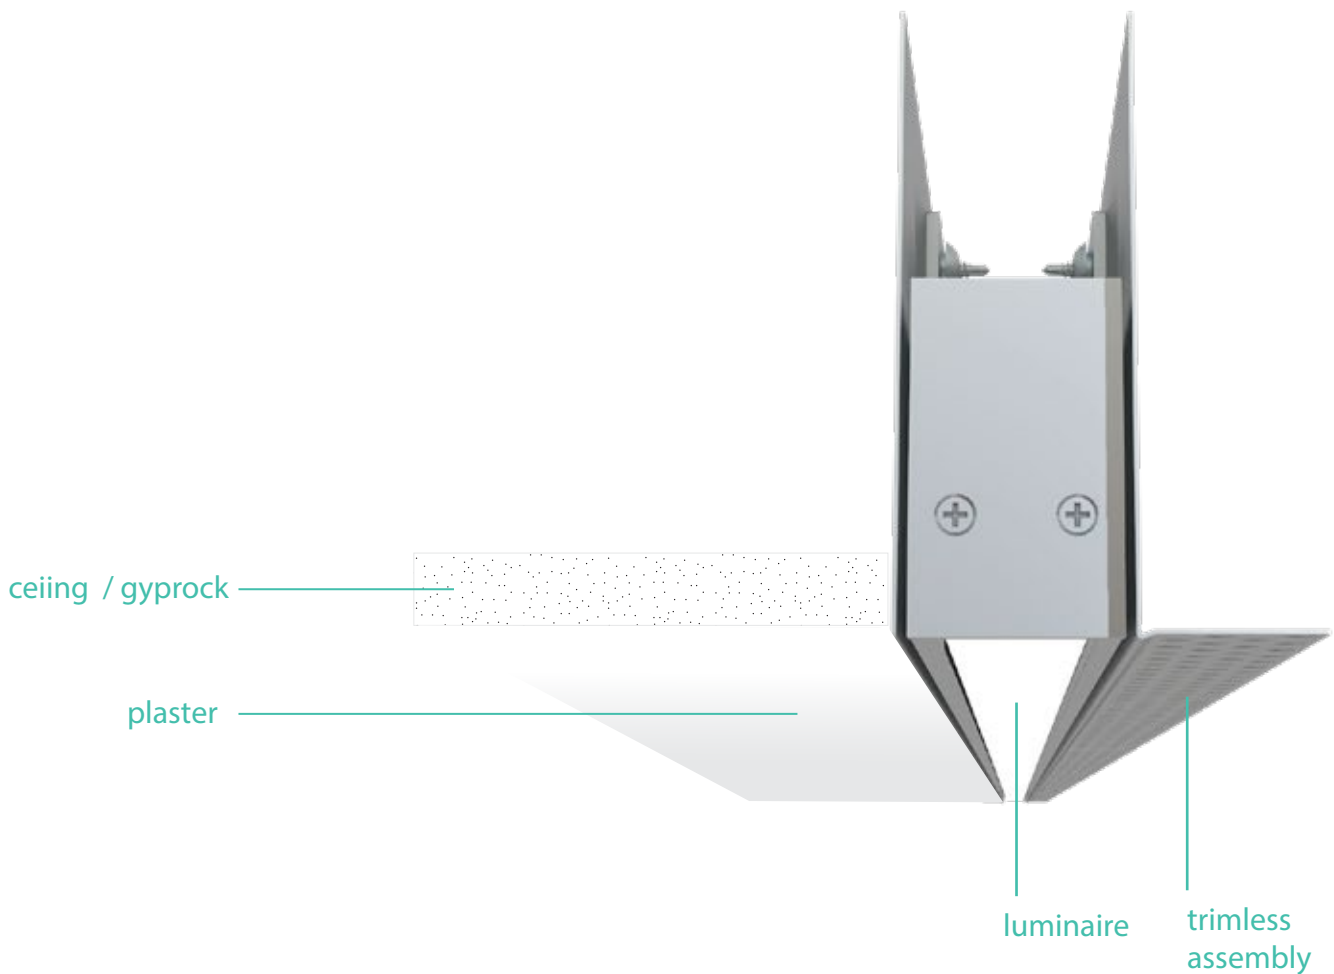

Trimless Mounting

For Trimless Recessed installation instructions refer to <https://xerolighting.com/products/xta-1-5-slot-tr/>