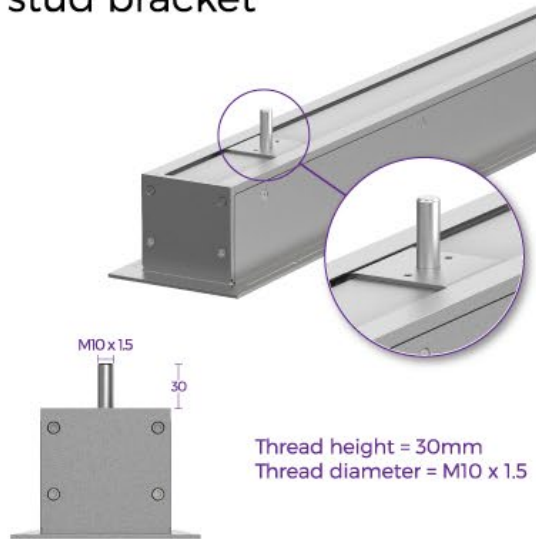

XTI | 3.5 LD Recessed
Linear Darklighter

XTI AVAILABLE LENGTHS*

*excludes flange width

XTI | 3.5 LD Recessed
Linear Darklighter
Bend Options

Horizontal Butt
Joins only

90° Butt
Joins only

Optical Control

Semi Specular
Louvre

Optic
White Louvre

Clear
Polycarbonate

Opaque
Polycarbonate

Accessories and options

Vandal Proof

Emergency
Packs

IP Gland + Power entry flex options

XTI | 3.5 LD Recessed
Linear Darklighter

Mounting Options

Sliding threaded
stud bracket

Sliding surface
mounting plate

Wire suspension
Kit

Recessed