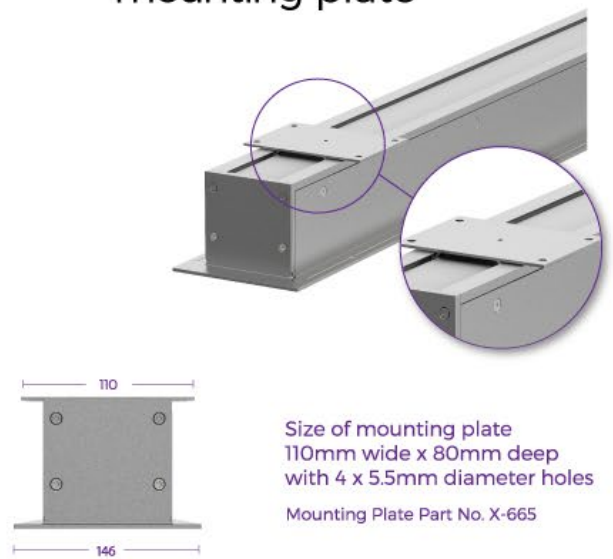

XTI | 3.5 LD Recessed
Linear Darklighter

XTI AVAILABLE LENGTHS*

*excludes flange width

XTI | 3.5 LD Recessed
Linear Darklighter
Bend Options

Horizontal Butt
Joins only

90° Butt
Joins only

Optical Control

Semi Specular
Louvre

Optic
White Louvre

Clear
Polycarbonate

Opaque
Polycarbonate

Accessories and options

Vandal Proof

Emergency
Packs

IP Gland + Power entry flex options

XTI | 3.5 LD Recessed
Linear Darklighter

Mounting Options

Sliding threaded
stud bracket

Sliding surface
mounting plate

Wire suspension
Kit

Recessed