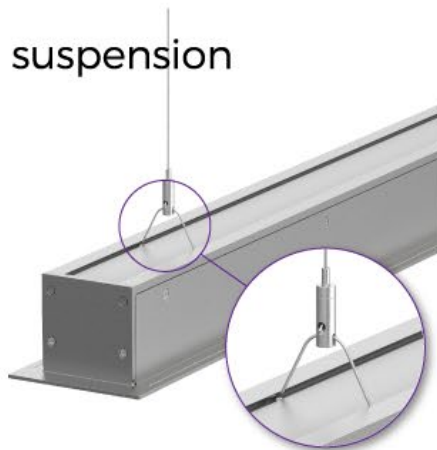

Optic
White Louvre

Clear
Polycarbonate

Opaque
Polycarbonate

Accessories and options

Vandal Proof

Emergency
Packs

IP Gland + Power entry flex options

XTI | 3.5 LD Recessed
Linear Darklighter

Mounting Options

Sliding threaded
stud bracket

Sliding surface
mounting plate

Wire suspension
Kit

Recessed