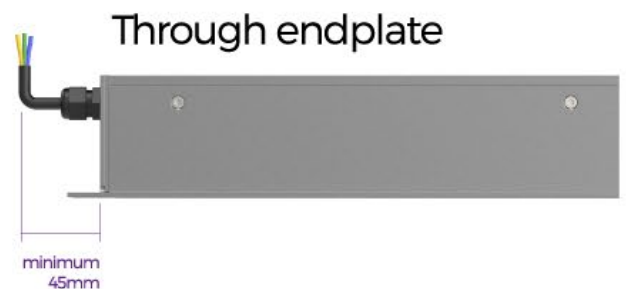

Optic
White Louvre

Clear
Polycarbonate

Opaque
Polycarbonate

Accessories and options

Vandal Proof

Emergency
Packs

IP Gland + Power entry flex options

XTI | 3.5 LD Recessed
Linear Darklighter

Mounting Options

Sliding threaded
stud bracket

Sliding surface
mounting plate

Wire suspension
Kit

Recessed