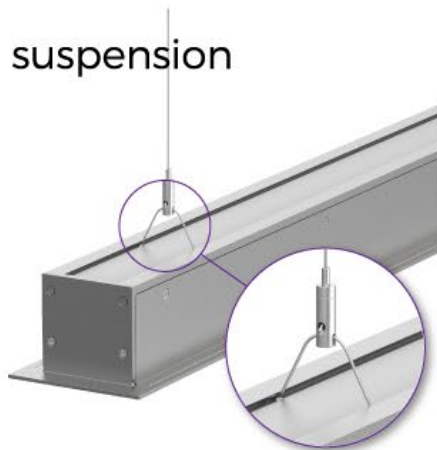

Optic
White Louvre

Clear
Polycarbonate

Opaque
Polycarbonate

Accessories and options

Vandal Proof

Emergency
Packs

IP Gland + Power entry flex options

XTI | 3.5 LD Recessed
Linear Darklighter

XTI | 3.5 LD Recessed
Linear Darklighter

Mounting Options

Sliding threaded
stud bracket

Sliding surface
mounting plate

Wire suspension
Kit

Recessed