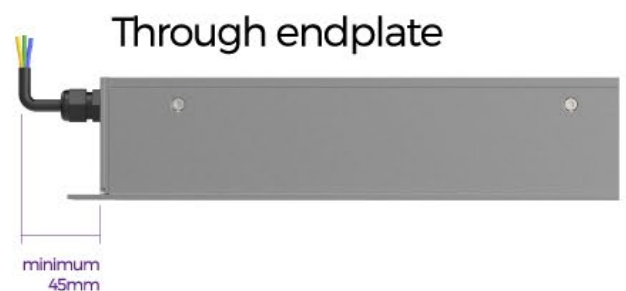

Optic
White Louvre

Clear
Polycarbonate

Opaque
Polycarbonate

Accessories and options

Vandal Proof

Emergency
Packs

IP Gland + Power entry flex options

XTI | 3.5 LD Recessed
Linear Darklighter