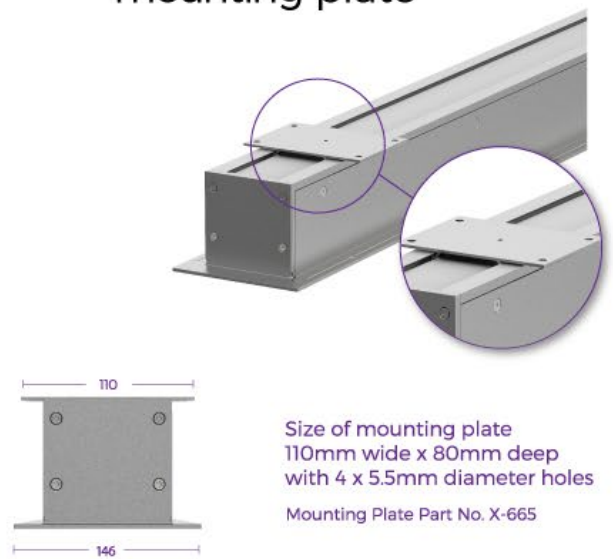

Sliding surface
mounting plate