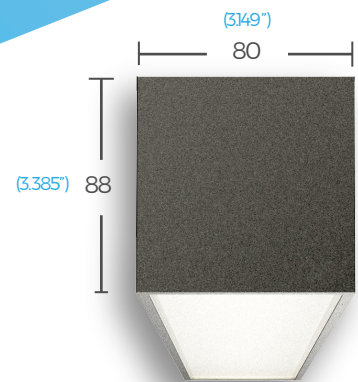

XTS | 3.0 Square D/I

metric | 80mm Wide x 86mm High

imperial | 3.149" Wide x 3.385" High

*Illustration above shows 'optional' screw-less endplate

Xero Linear Lighting Systems

General Enquiries

P: +61 2 8599 9788

E: headoffice@xerolighting.com

XTS | 3.0 Square D/I

DATA TABLE

LED Engine	4 Ft Length 1120mm	Luminous Flux (Delivered Lumens)	LO 1900	HO 3500	
		Proformax	CRI: Lumen Maintenance:	90+	82,000 Hours (L80 B10 @ 35°)
Warranty	Proformax		7 years		
Electrical	Power Consumption		Between 20 and 45w/m		
	Voltage input range		120 - 277V		
	Control methods		Dimming options for white light: 0-10V, DALI, DMX Optional RGB / Sunset Diming control DMX or DALI XI		
	Total harmonic distortion THD		9.8% max		
	Approvals		UL / CE / CCC / AS:NZS / EMC		
Physical	Dimensions		80mm W x 86mm H (3.149"W x 3.385"H)		
	Weight per metre		3.21kg (7lbs) average weight		
	Housing		Aluminum Extrusion with anodised or powder-coated finish		
	End Plates		Screwed End Plates (Standard) / Screw-Less End Plates (Optional)		
	Upward diffuser		Standard - Frosted acrylic lens Optional - Asymmetric Lens / Extra Wide Beam Lens		
	Downward diffuser		Frosted acrylic lens		
	Connections		Polarised electrical connection between sections		
	Compatible ceiling type		Suitable for drywall ceilings, metal pan, concrete, timber and T bar grid ceilings		
	Mounting		Field adjustable rollerball / wire suspensions / rod suspensions / wall mounting / surface mount		
	Joiner options		Lit corner 90° / Cross 90° / Tee 90° / Straight 180° join		
	Operating temperatures		Proformax = -25°C to 35°C (-13°F to 95°F)		
	Environment		Dry indoor applications only		
	Minimum length adjustment		Proformax = 50mm		
LED Board types		Proformax LED boards in 50 / 280mm / 560mm lengths Zhaga compatible			