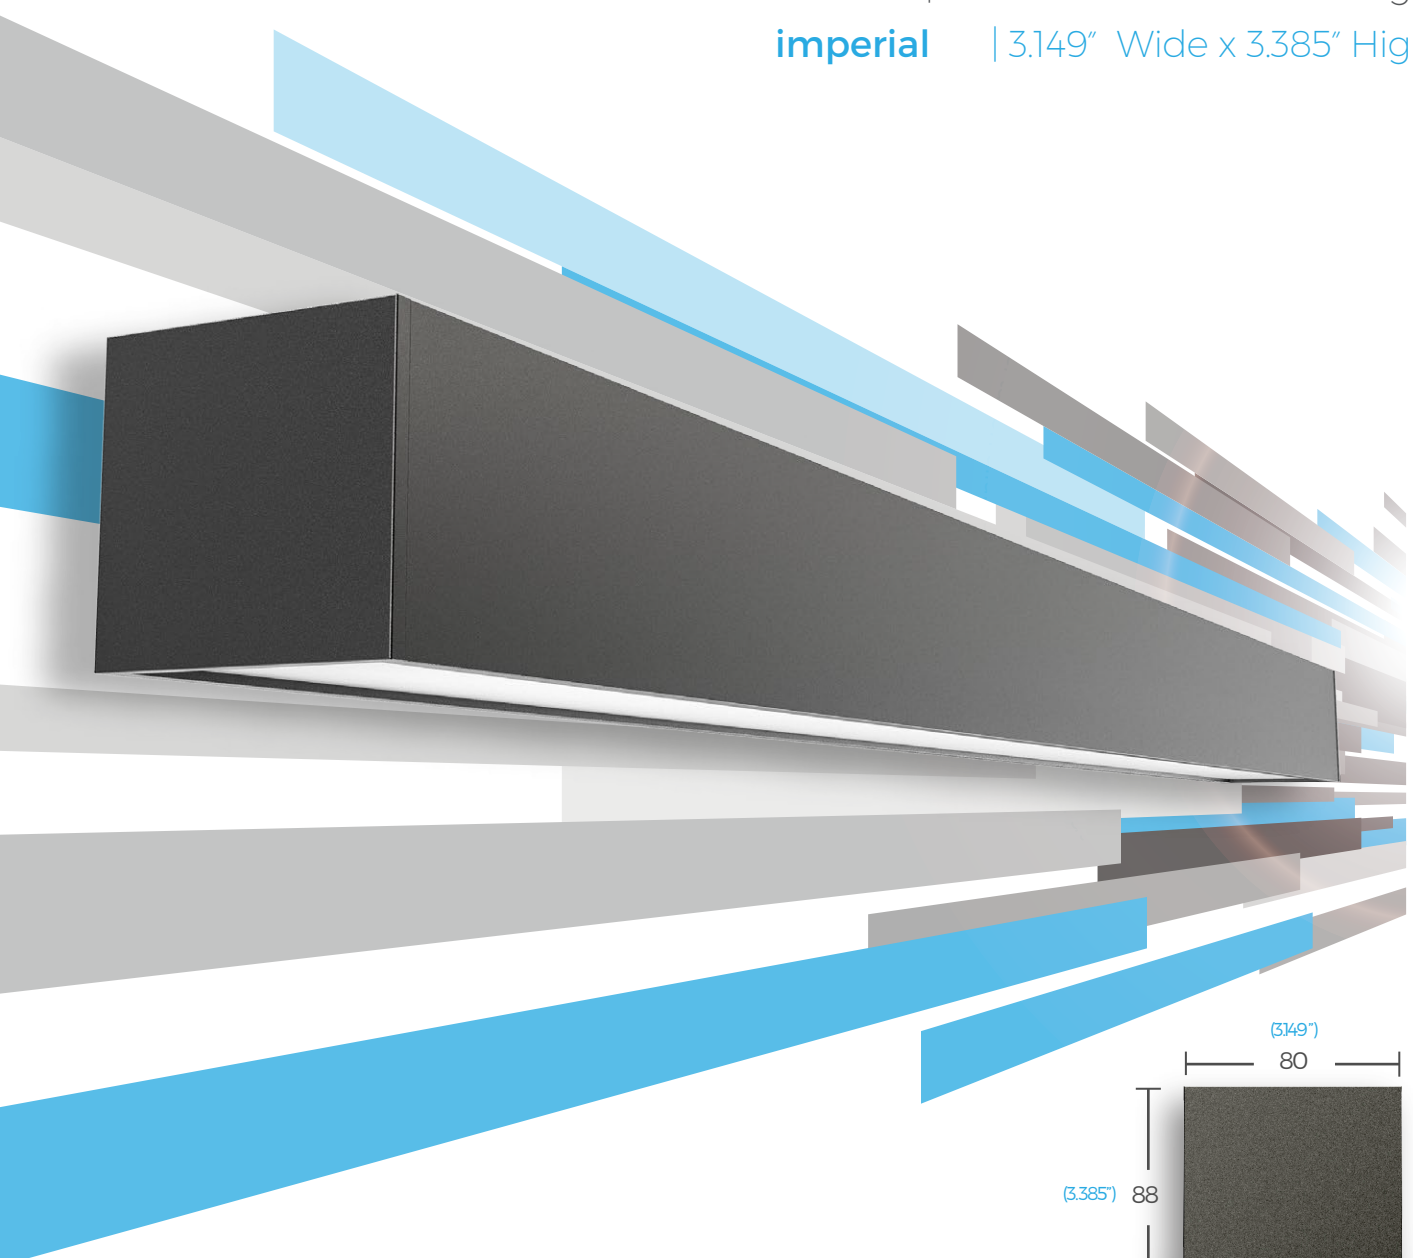

XTS | 3.0 Square D/I

metric | 80mm Wide x 86mm High

imperial | 3.149" Wide x 3.385" High

*Illustration above shows 'optional' screw-less endplate

Xero Linear Lighting Systems

General Enquiries

P: +61 2 8599 9788

E: headoffice@xerolighting.com

XTS | 3.0 Square D/I

DATA TABLE

LED Engine	4 Ft Length 1120mm	Luminous Flux (Delivered Lumens)	LO 1900	HO 3500	
		Proformax	CRI: Lumen Maintenance:	90+	82,000 Hours (L80 B10 @ 35°)
Warranty	Proformax		7 years		
Electrical	Power Consumption		Between 20 and 45w/m		
	Voltage input range		120 - 277V		
	Control methods		Dimming options for white light: 0-10V, DALI, DMX Optional RGB / Sunset Diming control DMX or DALI XI		
	Total harmonic distortion THD		9.8% max		
	Approvals		UL / CE / CCC / AS:NZS / EMC		
Physical	Dimensions		80mm W x 86mm H (3.149"W x 3.385"H)		
	Weight per metre		3.21kg (7lbs) average weight		
	Housing		Aluminum Extrusion with anodised or powder-coated finish		
	End Plates		Screwed End Plates (Standard) / Screw-Less End Plates (Optional)		
	Upward diffuser		Standard - Frosted acrylic lens Optional - Asymmetric Lens / Extra Wide Beam Lens		
	Downward diffuser		Frosted acrylic lens		
	Connections		Polarised electrical connection between sections		
	Compatible ceiling type		Suitable for drywall ceilings, metal pan, concrete, timber and T bar grid ceilings		
	Mounting		Field adjustable rollerball / wire suspensions / rod suspensions / wall mounting / surface mount		
	Joiner options		Lit corner 90° / Cross 90° / Tee 90° / Straight 180° join		
	Operating temperatures		Proformax = -25°C to 35°C (-13°F to 95°F)		
	Environment		Dry indoor applications only		
	Minimum length adjustment		Proformax = 50mm		
LED Board types		Proformax LED boards in 50 / 280mm / 560mm lengths Zhaga compatible			