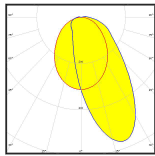

DESCRIPTION	CONTINUOUS RUNS										
total luminaire length in mm	6732	7012	7292	7572	7852	8132	8412	8692	8972	9252	9532
total luminaire length in inches	276	287	298	309	320	331	342	353	364	375	386
'560 board multiples	12.0	12.5	13.0	13.5	14.0	14.5	15.0	15.5	16.0	16.5	17.0

corner 90°

ceiling to wall

Performance Optional
Optical control Up (only)

Extra Wide
Beam Lens

Asymmetric
Lens

Standard Optical Control
Down & Up

plexiglass

Accessories and options