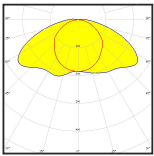

DESCRIPTION	CONTINUOUS RUNS										
total luminaire length in mm	6732	7012	7292	7572	7852	8132	8412	8692	8972	9252	9532
total luminaire length in inches	276	287	298	309	320	331	342	353	364	375	386
'560 board multiples	12.0	12.5	13.0	13.5	14.0	14.5	15.0	15.5	16.0	16.5	17.0

corner 90°

ceiling to wall

Performance Optional
Optical control Up (only)

Extra Wide
Beam Lens

Asymmetric
Lens

Standard Optical Control
Down & Up

plexiglass

Accessories and options