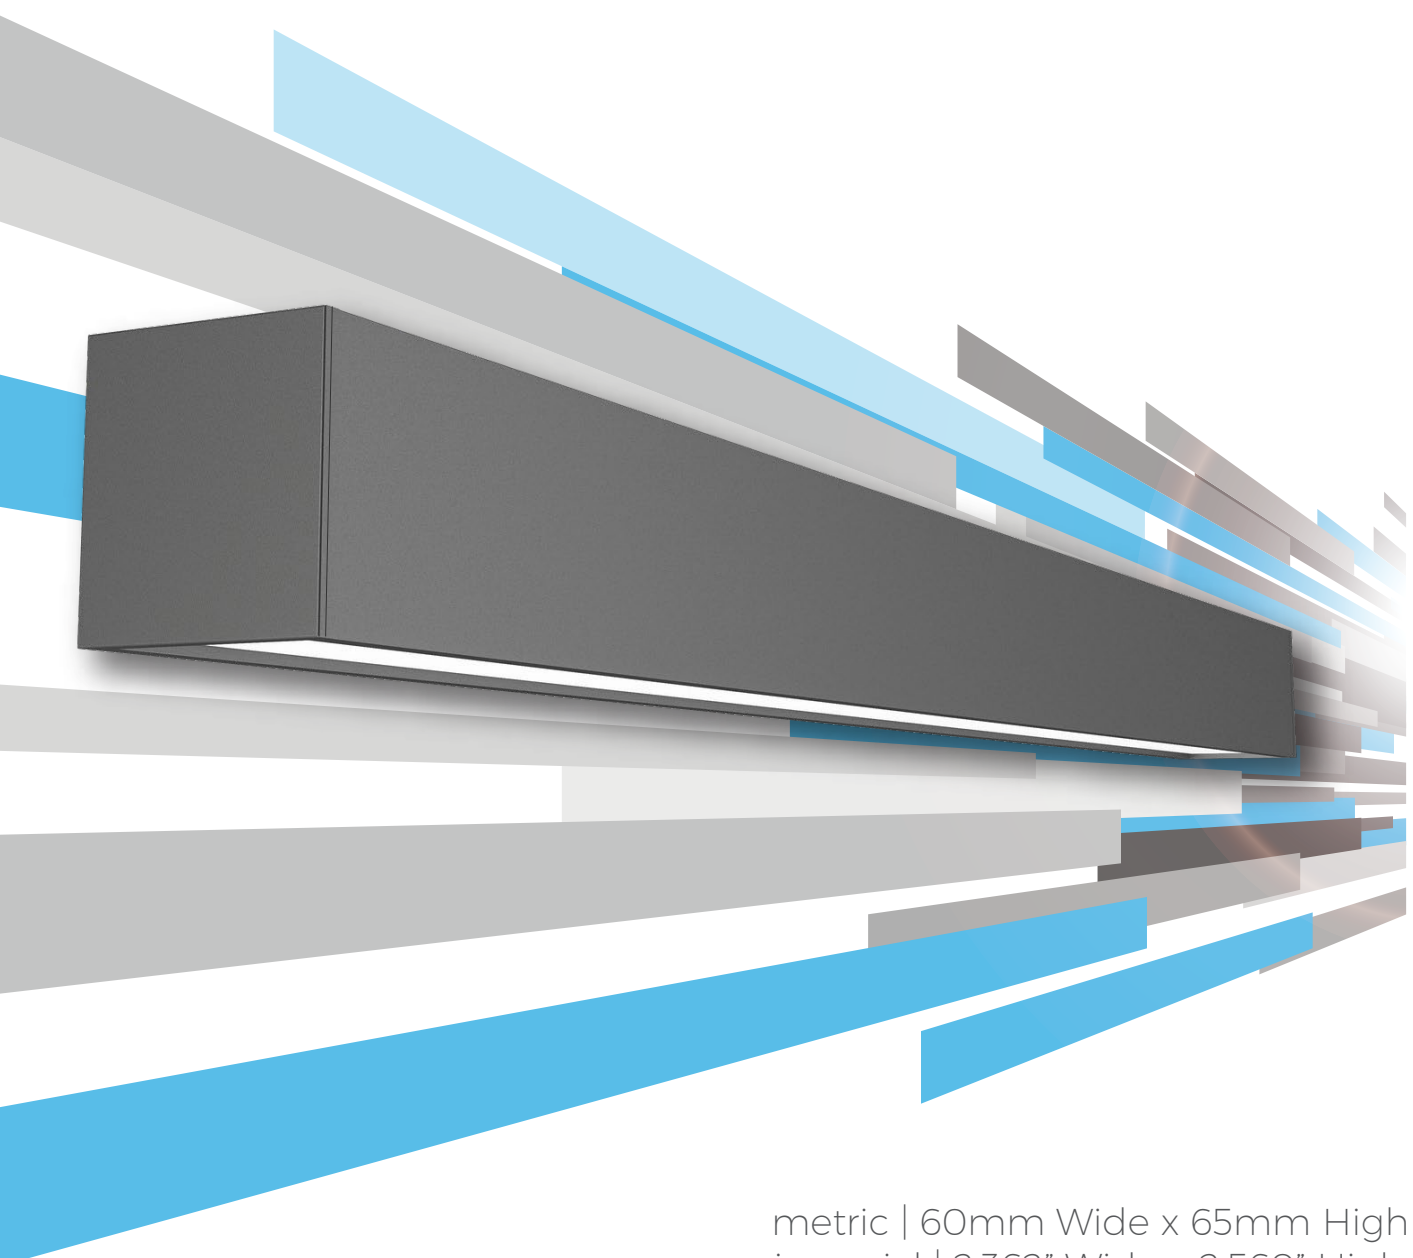

XTS | 2.0 Square

metric | 60mm Wide x 65mm High
imperial | 2.362" Wide x 2.560" High

*Illustration shows 'optional' screwless endplate

Xero Linear Lighting Systems
14 Voyager Circuit, Glendenning NSW Australia 2761

General Enquiries
P: +61 2 8599 9788
E: headoffice@xerolighting.com

XTS | 2.0 Square

DATA TABLE

	4 Ft Length 120mm	Luminous Flux (Delivered Lumens)	LO 1900	HO 3500	
LED Engine	Proformax	CRI:	90+		
		Lumen Maintenance:	82,000 Hours (L80 B10 @ 35°)		
Warranty	Proformax		7 years		
Electrical	Power Consumption		Between 20 and 45w/m		
	Voltage input range		120 - 277V		
	Control methods		Dimming options for white light: 0-10V, DALI, DMX Optional RGB / Sunset Diming control DMX or DALI XI		
	Total harmonic distortion THD		9.8% max		
	Approvals		UL / CE / CCC / AS:NZS / EMC		
Physical	Dimensions		60 x 65mm		
	Weight per metre		3.0kg (6.6lbs) average weight		
	Housing		Aluminium Extrusion with anodised or powder-coated finish		
	End Plates		Screwed End Plates (Standard) / Screw-Less End Plates (Optional)		
	Downward diffuser		Frosted acrylic lens		
	Connections		Polarised electrical connection between sections		
	Compatible ceiling type		Suitable for drywall ceilings, metal pan, concrete, timber and T bar grid ceilings		
	Mounting		Field adjustable rollerball wire suspensions / rod suspensions / wall mounting / surface mount		
	Joiner options		Lit corner 90° / Cross 90° / Tee 90° / Straight 180° join		
	Operating temperatures		Proformax = -25°C to 35°C (-13°F to 95°F)		
	Environment		Dry indoor applications only		
	Minimum length adjustment		Proformax = 50mm		
	LED Board types		Proformax LED boards in 50 / 280mm / 560mm lengths Zhaga compatible		