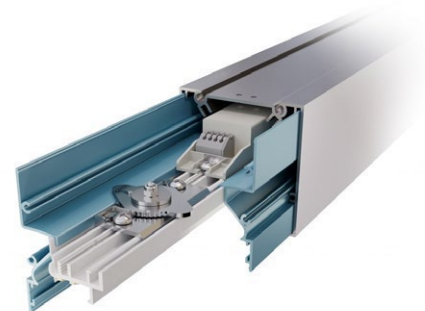

corner 90°

ceiling to wall

Optical Control

plexiglass

Accessories and options

sensors / daylight
harvesting

emergency packs

downlights

Rollerball Suspension

The smart suspension system that can be mounted on any surface whether a flat or sloped ceiling or even a wall

Axis geartray

This truly unique innovation adopts our revolutionary cam lock for quick and simple 'single person' installation. The system is also 'future proofed' by having the ability to easily upgrade as LED technology rapidly advances.