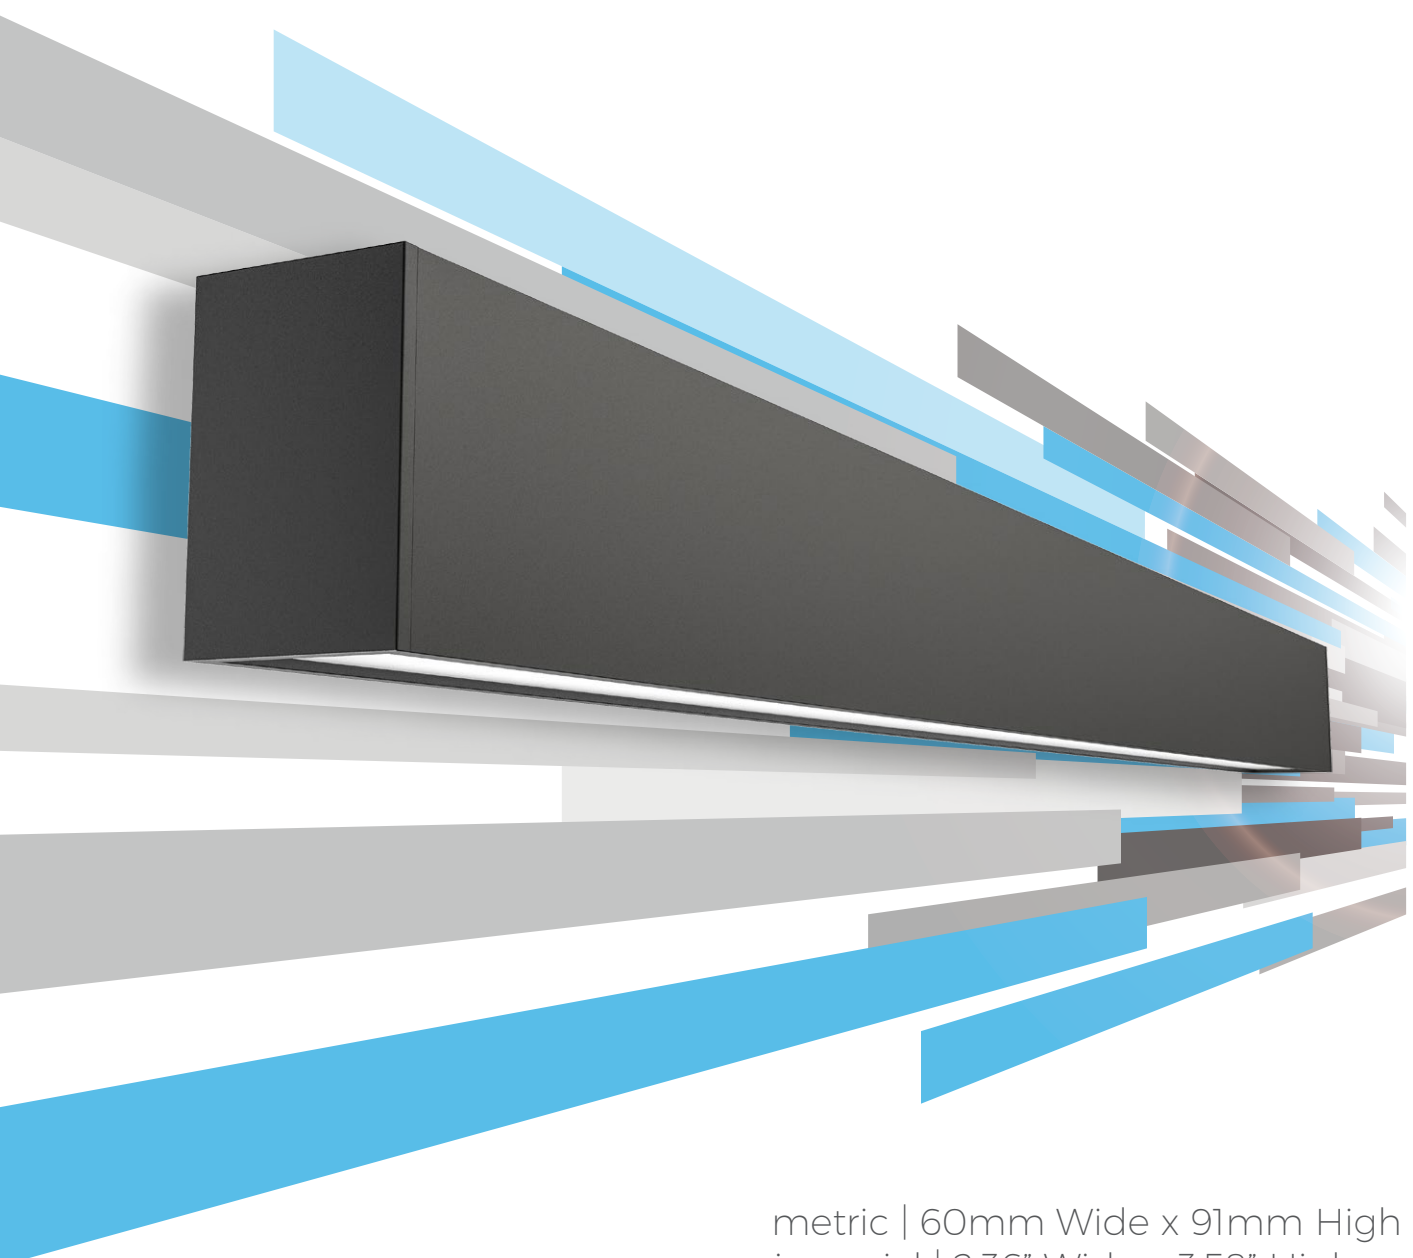

XTS | 2.0 Slot

metric | 60mm Wide x 91mm High
imperial | 2.36" Wide x 3.58" High

*Illustration shows 'optional' screwless endplate

Xero Linear Lighting Systems
14 Voyager Circuit, Glendenning NSW Australia 2761

General Enquiries
P: +61 2 8599 9788
E: headoffice@xerolighting.com

DATA TABLE

	4 Ft Length 1120mm	Luminous Flux (Delivered Lumens)	LO 1900	HO 3500	
LED Engine	Proformax	CRI:	90+		
		Lumen Maintenance:	82,000 Hours (L80 B10 @ 35°)		
Warranty	Proformax		7 years		
Electrical	Power Consumption		Between 20 and 45w/m		
	Voltage input range		120 - 277V		
	Control methods		Dimming options for white light: 0-10V, DALI, DMX Optional RGB / Sunset Diming control DMX or DALI XI		
	Total harmonic distortion THD		9.8% max		
	Approvals		UL / CE / CCC / AS:NZS / EMC		
Physical	Dimensions		60 x 91mm		
	Weight per metre		3.0kg (6.6lbs) average weight		
	Housing		Aluminium Extrusion with anodised or powder-coated finish		
	End Plates		Screwed End Plates (Standard) / Screw-Less End Plates (Optional)		
	Downward diffuser		Frosted acrylic lens		
	Connections		Polarised electrical connection between sections		
	Compatible ceiling type		Suitable for drywall ceilings, metal pan, concrete, timber and T bar grid ceilings		
	Mounting		Field adjustable rollerball wire suspensions / rod suspensions / wall mounting / surface mount		
	Joiner options		Lit corner 90° / Cross 90° / Tee 90° / Straight 180° join		
	Operating temperatures		Proformax = -25°C to 35°C (-13°F to 95°F)		
	Environment		Dry indoor applications only		
	Minimum length adjustment		Proformax = 50mm		
	LED Board types		Proformax LED boards in 50 / 280mm / 560mm lengths Zhaga compatible		