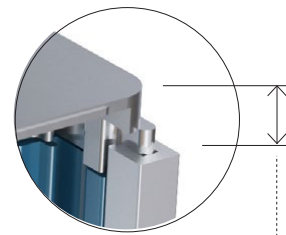

## Rollerball Suspension

The smart suspension system that can be mounted on any surface whether a flat or sloped ceiling or even a wall

## Axis geartray

This truly unique innovation adopts our revolutionary cam lock for quick and simple 'single person' installation. The system is also 'future proofed' by having the ability to easily upgrade as LED technology rapidly advances.

## XTA | 4.0 Square Con-Seal™ Cover Plate

Linear lighting perfection has been realised, introducing patented Con-Seal™. The typical industry 'extrusion + flat end plate' has been superseded by our precision engineered endcap, complete with 'magnetic snap' cover plate that's nothing short of impressive.

**Pin perfect alignment**  
Internal check pins and mounting screws ensure extrusion shape and structure integrity.

**Magnetic cylinder**  
The cover plate magically snaps into position with ease.