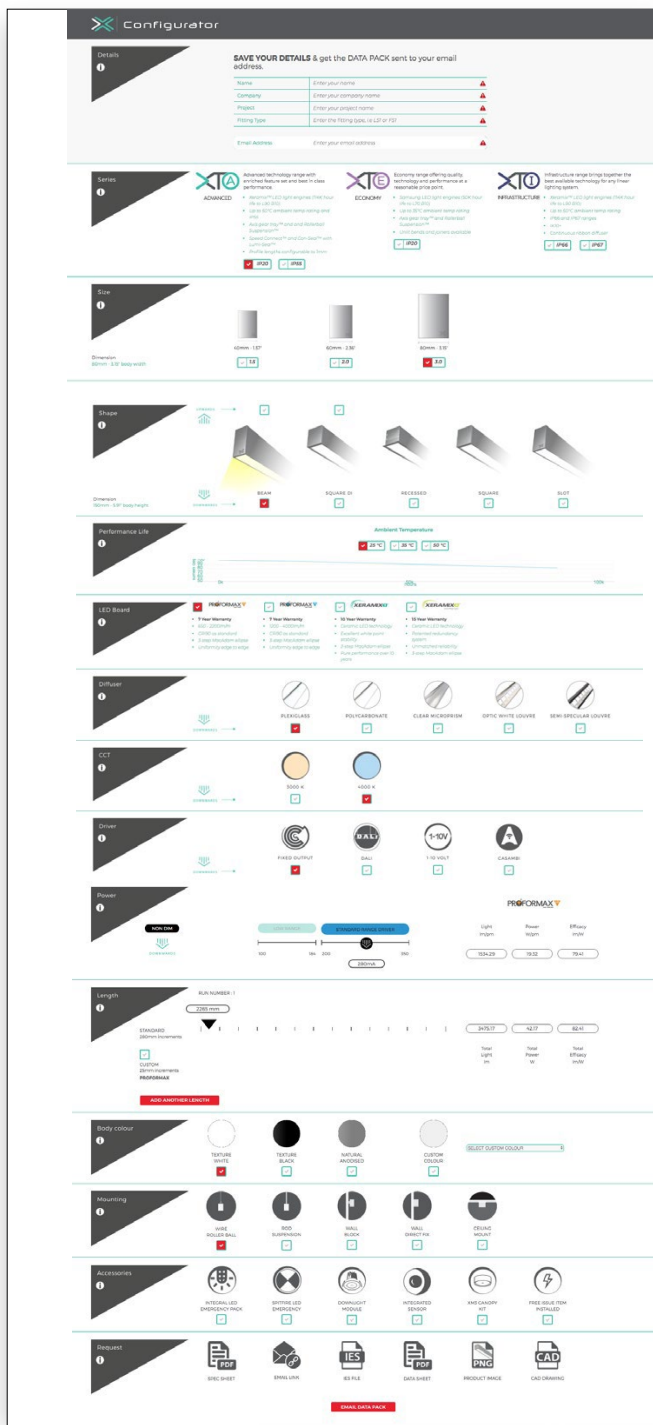

X Configurator

The Xero Configurator allows you to design and build your customised lighting system. To ensure that your profile specifically caters to your project application follow the simple step by step build process to obtain your unique DNA code. Select your profile, choose your colour, length, gear tray, output, colour temperature, mounting requirement and choose from the selection of extras

The X-Configurator can be accessed at xconfigurator.xerolighting.com