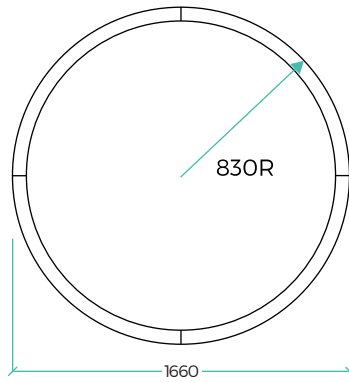

XTA | 2.0 Orbit Recessed 860  
Run Length 2.702m

XTA | 2.0 Orbit Recessed 1660  
Run Length 5.215m

XTA | 2.0 Orbit Recessed 2460  
Run Length 7.728m

### DATA TABLE

Optic Module LED Engine	Proformax	CRI	90+
		Lumen Maintenance	82,000 Hours
Warranty		7 years	
Dimensions		(Profile size 60mm x 80mm) Orbit sizes - 860 x 860mm / 1660 x 1660mm / 2460 x 2460	
Weight		XTA   2.0 Orbit Slot 860 (8.6kg (18.95lbs)) / XTA   2.5 Ellipse Slot 1660 (18.7kg (41.22lbs)) / XTA   2.5 Orbit Slot 2460 (64kg (142lbs))	
IP Rating		IP20 (dry indoor application only)	
Compatible ceiling type		Suitable for gyprock (drywall) ceilings, metal pan, concrete, timber and T-bar grid ceilings	
Mounting		Wire suspensions, rod suspensions, surface mounting, ceiling mounting	