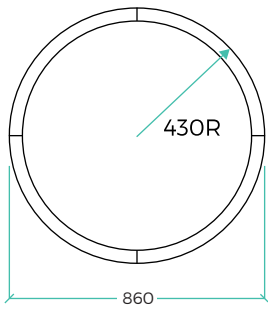

XTA | 2.0 Orbit Recessed 860  
Run Length 2.702m

XTA | 2.0 Orbit Recessed 1660  
Run Length 5.215m

XTA | 2.0 Orbit Recessed 2460  
Run Length 7.728m

### DATA TABLE

Optic Module LED Engine	Proformax	CRI	90+
		Lumen Maintenance	82,000 Hours
Warranty		7 years	
Dimensions		(Profile size 60mm x 80mm) Orbit sizes - 860 x 860mm / 1660 x 1660mm / 2460 x 2460	
Weight		XTA   2.0 Orbit Slot 860 (8.6kg (18.95lbs)) / XTA   2.5 Ellipse Slot 1660 (18.7kg (41.22lbs)) / XTA   2.5 Orbit Slot 2460 (64kg (142lbs))	
IP Rating		IP20 (dry indoor application only)	
Compatible ceiling type		Suitable for gyprock (drywall) ceilings, metal pan, concrete, timber and T-bar grid ceilings	
Mounting		Wire suspensions, rod suspensions, surface mounting, ceiling mounting	