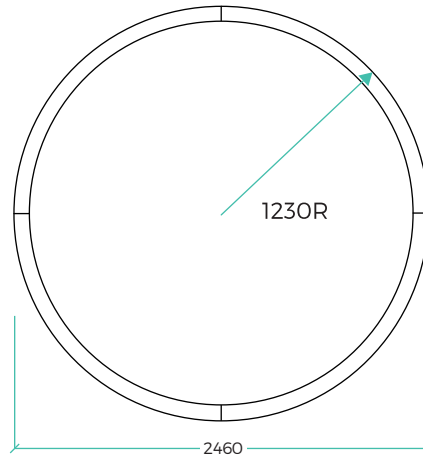

XTA | 2.0 Orbit Recessed 860  
Run Length 2.702m

XTA | 2.0 Orbit Recessed 1660  
Run Length 5.215m

XTA | 2.0 Orbit Recessed 2460  
Run Length 7.728m

### DATA TABLE

Optic Module LED Engine	Proformax	CRI	90+
		Lumen Maintenance	82,000 Hours
Warranty		7 years	
Dimensions		(Profile size 60mm x 80mm) Orbit sizes - 860 x 860mm / 1660 x 1660mm / 2460 x 2460	
Weight		XTA   2.0 Orbit Slot 860 (8.6kg (18.95lbs)) / XTA   2.5 Ellipse Slot 1660 (18.7kg (41.22lbs)) / XTA   2.5 Orbit Slot 2460 (64kg (142lbs))	
IP Rating		IP20 (dry indoor application only)	
Compatible ceiling type		Suitable for gyprock (drywall) ceilings, metal pan, concrete, timber and T-bar grid ceilings	
Mounting		Wire suspensions, rod suspensions, surface mounting, ceiling mounting	