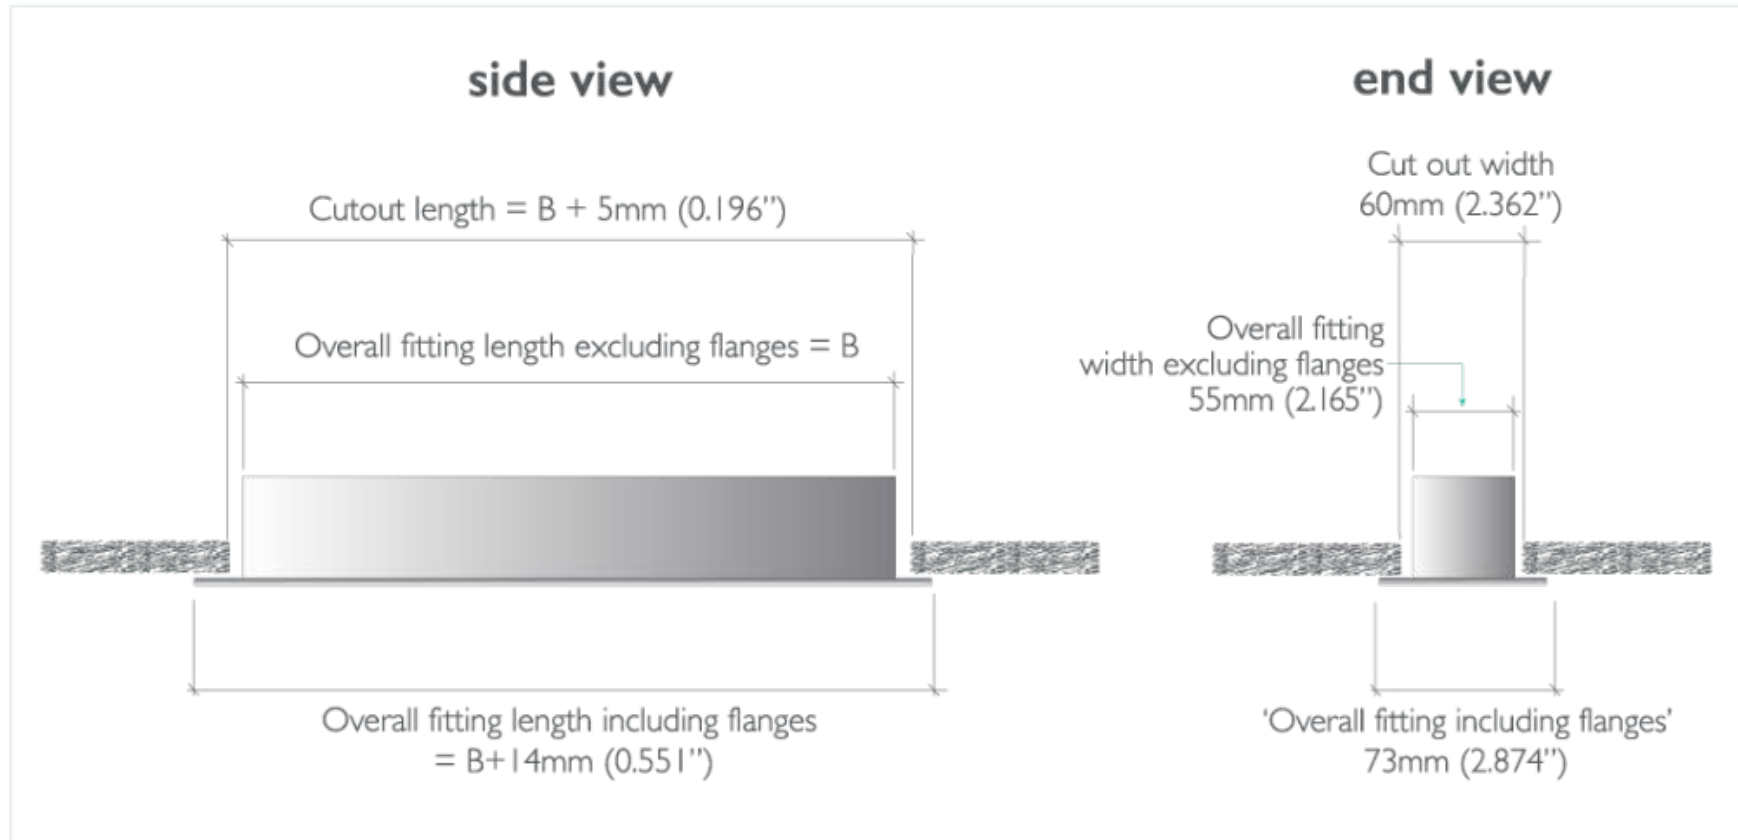

## XTA | 2.0 Recessed

metric

60mm Wide (inc flange 73mm)  
75mm High

**LOW UGR**

ADVANCED  
INDUSTRY BEST  
**10** YEAR  
WARRANTY

## DATA TABLE

LED Engine	4ft Length	Luminous Flux	LO	HO	
	1120mm	(Delivered Lumens)	1900	3500	
	Xeramix	CRI	80+		
		Lumen Maintenance:	114,000 Hours ( L90 B10 @ 50° )		
	Proformax	CRI:	90+		
		Lumen Maintenance:	82,000 Hours ( L80 B10 @ 35° )		
Warranty	Xeramix		10 years		
	Proformax		7 years		
Electrical	Power Consumption		Between 20 and 45w/m		
	Voltage input range		120 – 277V		
	Control methods		Dimming options for white light: 0-10V, DALI, DMX Optional RGB / Sunset Dimming control DMX or DALI XI		
	Total harmonic distortion THD		9.8% max		
	Approvals		UL / CE / CCC / AS:NZS / EMC		
Physical	Dimensions		60mm (inc flanges 73mm) X 75mm high		
	Weight per metre		2.6kg (6lbs) average weight		
	Housing		Aluminium Extrusion with standard silver powder-coat, black or white textured, (or) optional selected powder-coated finish		
	Diffuser		Frosted acrylic lens / Polycarbonate lens / Microprism lens / Semi specular louvre / Optic white louvre / Low UGR Plexiglass		
	Connections		Speed-Connect joining system with polarised electrical connection between sections		
	Compatible ceiling type		Suitable for gyprock (drywall) ceilings, metal pan, concrete, timber, and T-bar grid ceilings		
	Mounting		Gyprock clips as standard		
	Joiner options		Lit corner 90° Cross 90° Tee 90° straight 180° join		
	Operating temperatures		Xeramix = -25°C to 50°C (-13°F to 140°F) Proformax = -25°C to 35°C (-13°F to 95°F)		
	Environment		Dry indoor applications only		
	Minimum length adjustment		Xeramix = 1mm Proformax = 25mm		
	LED Board types		Xeramix LED boards in 25 / 100 / 280 / 560mm lengths Zhaga compatible Proformax LED boards in 50 / 280mm / 560mm lengths Zhaga compatible		

## Bend options

135°

cross 90°

tee 90°

custom

corner 90°

ceiling to wall