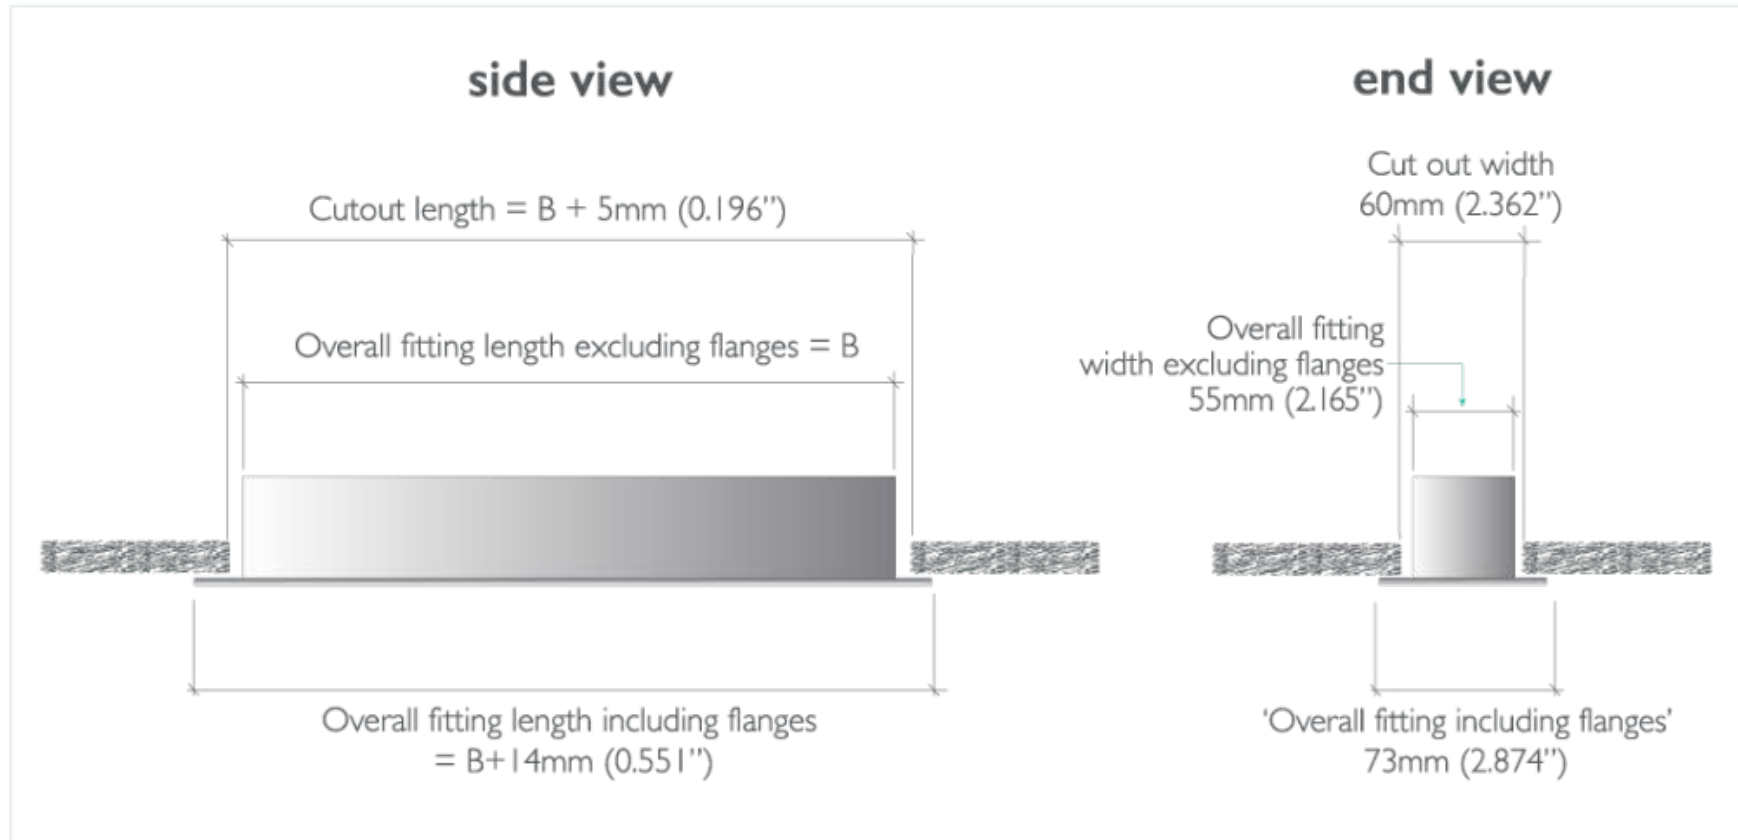

XERO
TECHNOLOGY
ADVANCED 

XTA | 2.0 Recessed IP55

metric

60mm Wide (inc flange 73mm)
75mm High

imperial

2.36" Wide (inc flanges
2.87") x 2.95" High

LOW UGR

DATA TABLE

LED Engine	4ft Length 1120mm	Luminous Flux (Delivered Lumens)	LO 1900	HO 3500	
	Xeramix	CRI		80+	
	Lumen Maintenance:		114,000 Hours (L90 B10 @ 50°C)		
Proformax	CRI:		90+		
	Lumen Maintenance:		82,000 Hours (L80 B10 @ 35°C)		
Warranty	Xeramix		10 years		
	Proformax		7 years		
Electrical	Power Consumption		Between 20 and 45w/m		
	Voltage input range		120 – 277V		
	Control methods		Dimming options for white light: 0-10V, DALI, DMX Optional RGB / Sunset Dimming control DMX or DALI XI		
	Total harmonic distortion THD		9.8% max		
	Approvals		UL / CE / CCC / AS:NZS / EMC		
Physical	Dimensions		60mm (inc flanges 73mm) X 75 mm high		
	Weight per metre		2.9kg (6.4lbs) average weight		
	Housing		Aluminum Extrusion with anodised or powder-coated finish		
	Diffuser		Frosted acrylic lens / Polycarbonate lens / Microprism lens / Semi specular louvre / Optic white louvre / Low UGR Plexiglass		
	Connections		Polarised electrical connection between the gasket section joins		
	Compatible ceiling type		suitable for gyprock (drywall) ceilings, metal pan, concrete, timber, and T-bar grid ceilings		
	Mounting		Field adjustable rollerball wire suspensions / rod suspensions / wall mounting / surface mount		
	Joiner options		lit corner 90° Cross 90° Tee 90° Straight 180° Join		
	Operating temperatures		Xeramix = -25°C to 50°C (-13°F to 140°F) Proformax = -25°C to 35°C (-13°F to 95°F)		
	Environment		IP55 (Not in direct sunlight)		
	Minimum length adjustment		Xeramix = 1mm Proformax = 25mm		
	LED Board types		Xeramix LED boards in 25 / 100 / 280 / 560mm lengths Zhaga compatible Proformax LED boards in 50 / 280mm / 560mm lengths Zhaga compatible		

Accessories and options

sensors / daylight
harvesting

emergency packs

downlights

Bend options

135°

cross 90°

tee 90°

custom

corner 90°

ceiling to wall