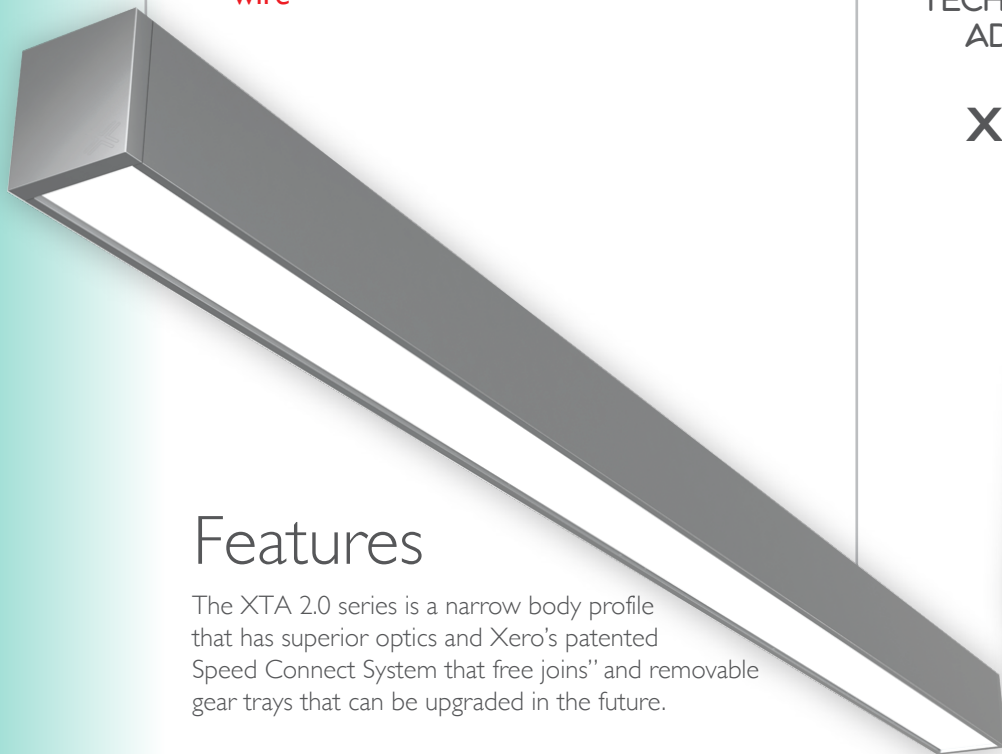

### XTA | 2.0 Square

metric	84mm Wide x 90mm High
--------	-----------------------

imperial	2" Wide x 3.54" High
----------	----------------------

add suspension wire