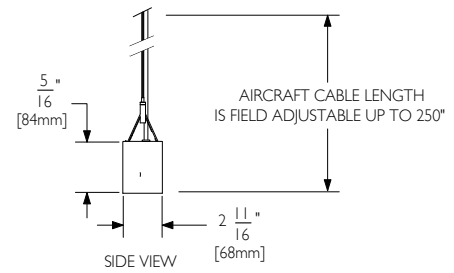

## Standard lengths

Fixture length		Overall length	
2'	600mm	23"	584.2mm
3'	900mm	34"	863.6mm
4'	1200mm	45"	1143.0mm
5'	1500mm	56"	1422.0mm
6'	1800mm	67"	1701.8mm
7'	2000mm	78"	1981.2mm
8'	2300mm	89"	2260.6mm
9'	2600mm	100"	2540.0mm
10'	2900mm	111"	2819.4mm
11'	3100mm	122"	3098.8mm

## Continuous runs

Metric & (imperial) pendant continuous run guide - standard lengths			
nominal fixture length	overall dimension	nominal fixture length	overall dimension
3300mm (11')	3378.2mm (133")	9300mm (32')	9245.6 (364")
3600mm (12')	3657.6mm (144")	9600mm (33')	9525 (375")
3900mm (13')	3397mm (155")	9800mm (34')	9804.4 (386")
4200mm (14')	4216.4mm (166")	10100mm (35')	10083.8 (397")
4500mm (15')	4495.8mm (177")	10300mm (36')	10363.2 (408")
4800mm (16')	4775.2mm (188")	10600mm (37')	10642.6 (419")
5100mm (17')	5054.6mm (199")	10900mm (38')	10922 (430")
5400mm (18')	5334mm (210")	11200mm (39')	11201.4 (441")
5700mm (19')	5613.4mm (221")	11400mm (40')	11480.8 (452")
5900mm (20')	5892.8mm (232")	11700mm (41')	11760.2 (463")
6200mm (21')	6172.2mm (243")	12000mm (42')	12039.6 (474")
6500mm (22')	6451.6mm (254")	12300mm (43')	12319 (485")
6800mm (23')	6731mm (265")	12600mm (44')	12598.4 (496")
7000mm (24')	7010.4mm (276")	12900mm (45')	12877.8 (507")
7300mm (25')	7289.8mm (287")	13200mm (46')	13157.2 (528")
7600mm (26')	7569.2mm (298")	13500mm (47')	13436.6 (539")
7900mm (27')	7848.6mm (309")	13800mm (48')	13716 (550")
8100mm (28')	8128mm (320")	14000mm (49')	13995.4 (561")
8400mm (29')	8407.4mm (331")	14300mm (50')	14274.8 (572")
8700mm (30')	8686.8mm (342")	14600mm (51')	14554.2 (583")
9000mm (31')	8966.2mm (353")	14900mm (52')	14833.6 (594")

# Technical data

Side View

Bottom View